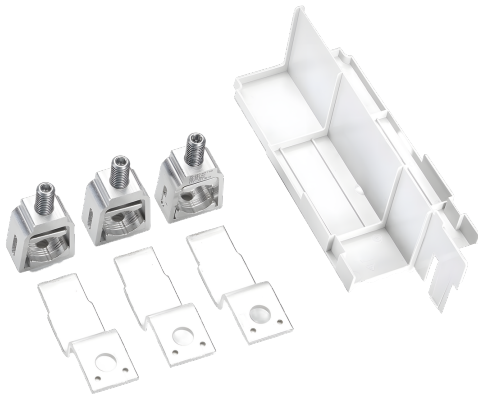

connection set box terminal 120 mm² - 300 mm² (33649)

The picture may show a similar product.

Description

Part No.: **33649** 000A

connection set box terminal 120 mm² - 300 mm²

including rear cover

size 1 - 3

System

185Power

Product group 18

Subgroup 70

pack size 1

EAN 4021267336493

ETIM 5.0 EC002498

ETIM 8.0 EC002498

weight: 88.2 kg/100

Terminal points

min. cross-section: 120 mm²

max. cross-section: 300 mm²

rm: 120 - 300 mm²

se: 185 - 300 mm²

sm: 150 - 300 mm²

Suitable for aluminium cables.